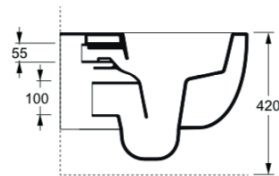

Vaso Murano 55 Sospeso

cm 55X35

kg 23

Senza brida/Rimless

pallet ita 15

pallet ex 25

Accessori / Accesories

COD.

COD.

Sedile cerniere cromo
Form thermosetting
chrome seat cover

MC2201E

Fissaggio per vaso/bidet sospeso
Fixing screws for WC/bidet wall hung

FIX10

Sedile cerniere cromo soft-close
Form thermosetting chrome
seat cover with softclose hinges