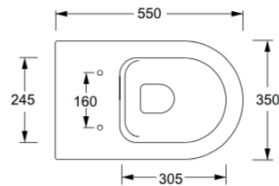

Vaso Murano 55 Sospeso

cm 55X35

kg 23

Senza brida/Rimless

pallet ita 15

pallet ex 25

Accessori / Accesories

COD.

COD.

Sedile cerniere cromo
Form thermosetting
chrome seat cover

MC2201E

Fissaggio per vaso/bidet sospeso
Fixing screws for WC/bidet wall hung

FIX10

Sedile cerniere cromo soft-close
Form thermosetting chrome
seat cover with softclose hinges