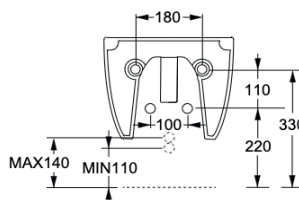

## Bidet Murano 55 Sospeso

cm 55X35

kg 20

Capienza bacino/Basin capacity

lt

pallet ita 15

pallet ex 25

TECNICAL SHEET n°: 44

DESIGNER: MASSIMILIANO BRACONI

CODE: 32250101

SHEET FORMAT: A4

ISO

REVISION: 00

SCALE: 1:20

DATE: 19/12/2022

REGULATION: EN 14528 / EN 36 / Dop- 14528\*

Pg: 1

All the measurements respect the tollerances provided by the Alice Ceramica srl.

Manufactured for ARKITEA by:  
Alice Ceramica s.r.l.  
Via Sassaci 17  
01033 Civita Castellana (VT)  
Italy