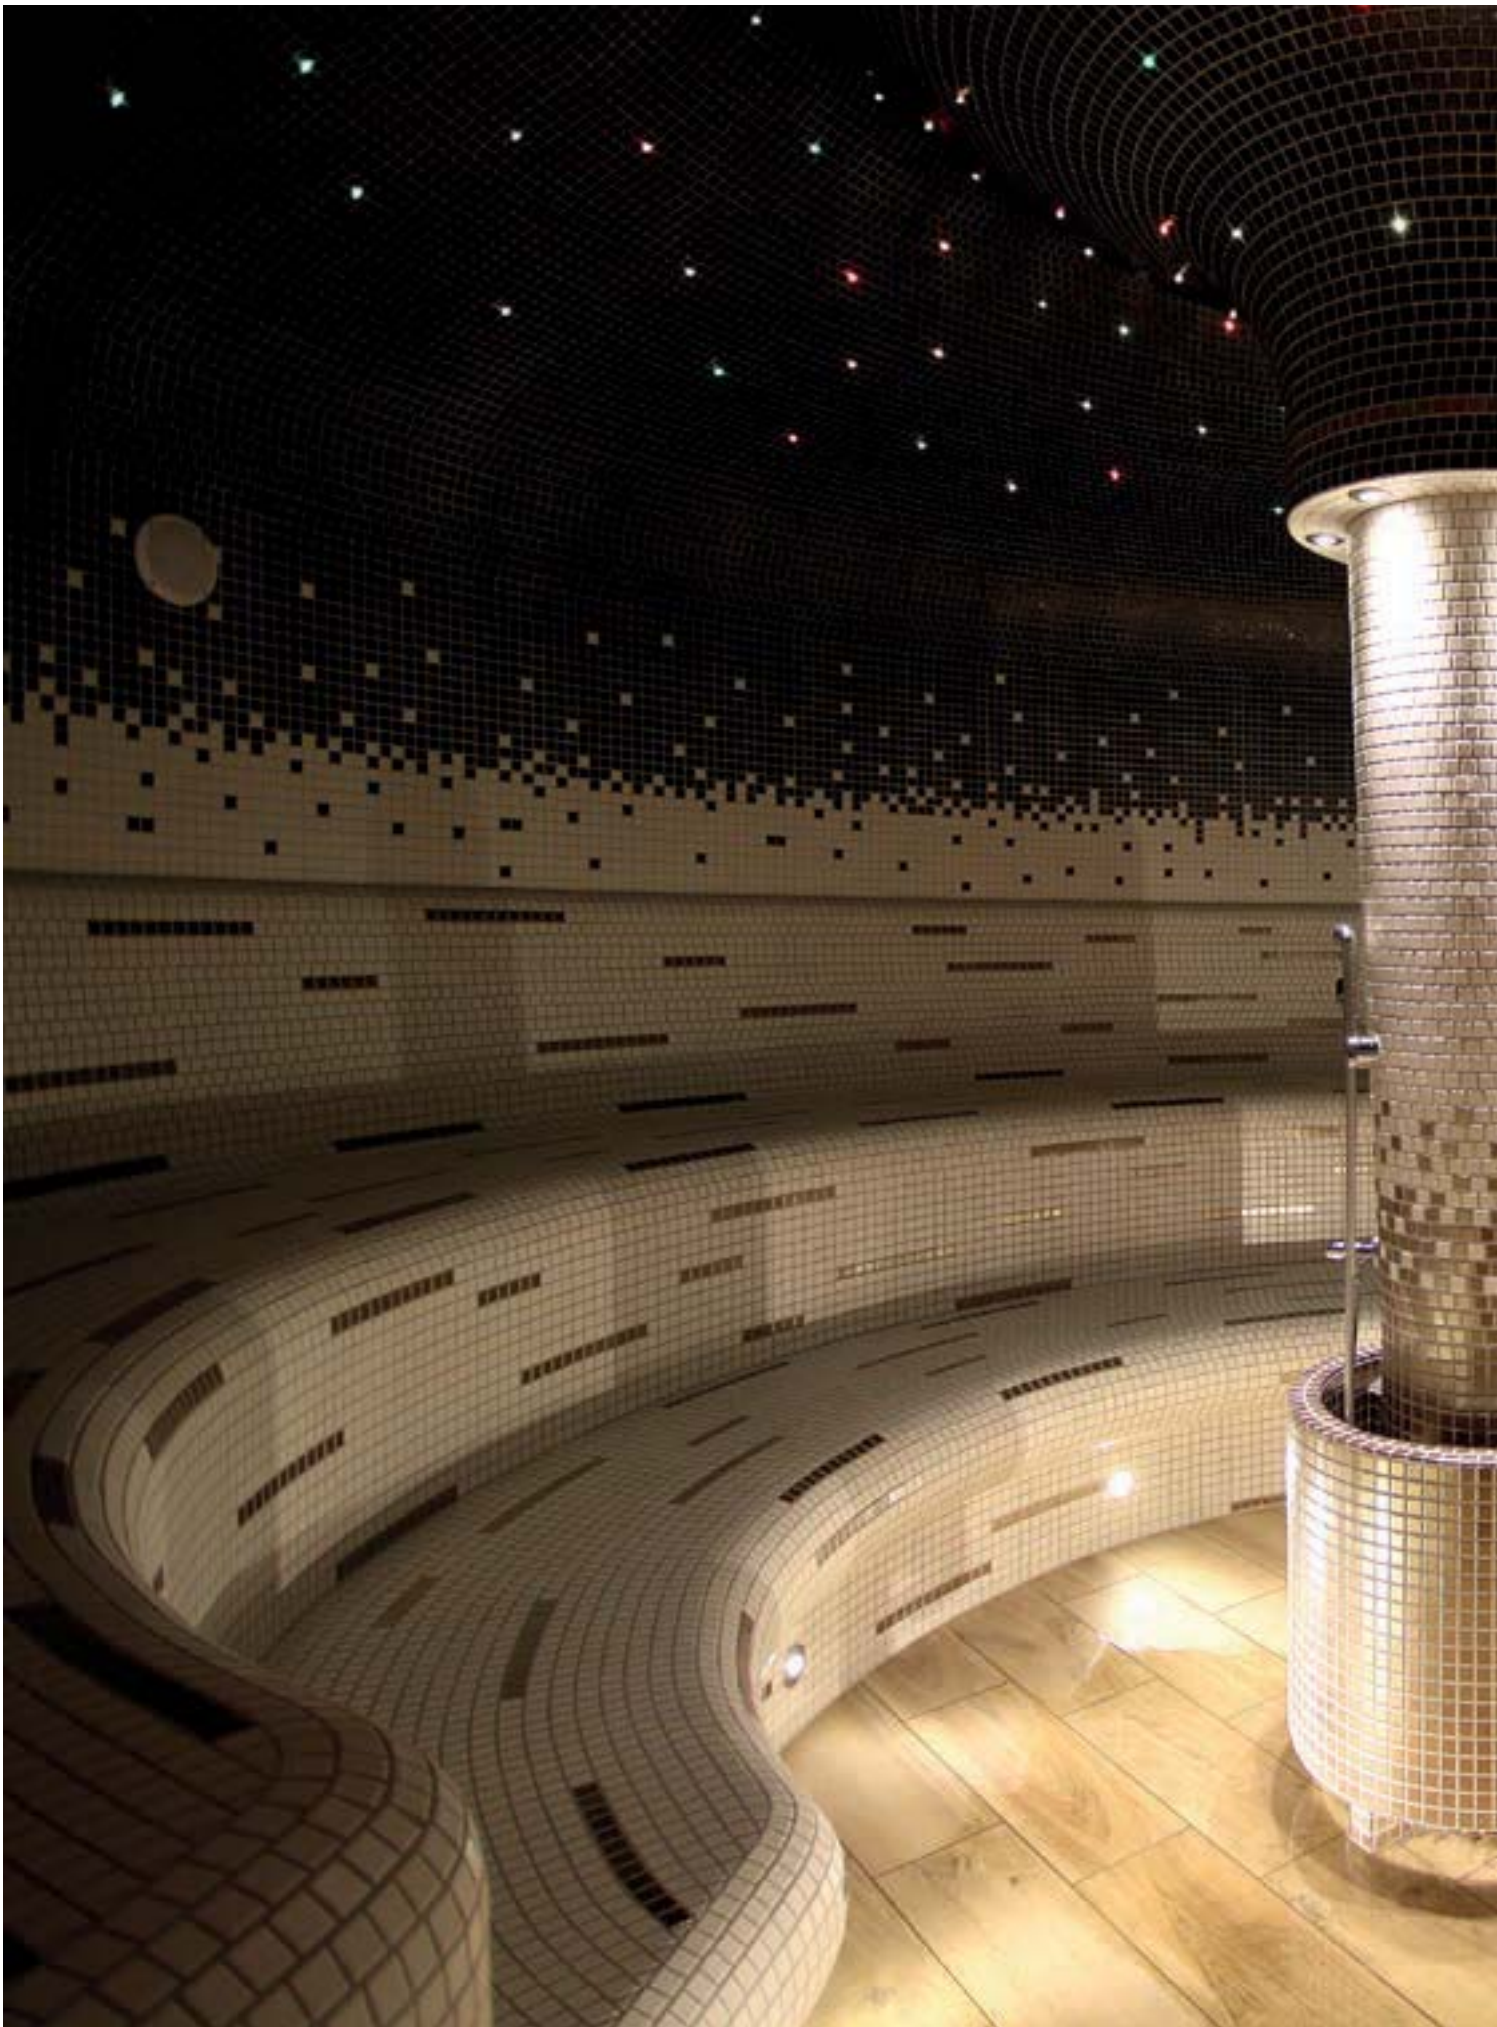

Impuls fitness center, Klaipeda, Lithuania