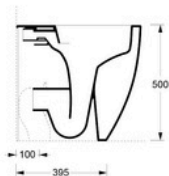

ACCESSORI / Accessories

COD.

MC2201E

MC2201ES

COD.

FIX05F

MCUT

TECHNICAL SHEET n°: 44

DESIGNER: MASSIMILIANO BRACONI

CODE: 32250101

SHEET FORMAT: A4

ISO

REVISION: 00

SCALE: 1:20

DATE: 19/12/2022

REGULATION: EN 14526 / EN 36 / Dop- 14528*

Pg. 1

Manufactured for ARKITEA