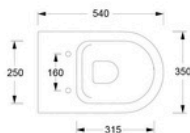

ACCESSORI / Accessories

COD.

MC2201E

MC2201ES

COD.

FIX05F

MCUT

TECHNICAL SHEET n°: 44

DESIGNER: MASSIMILIANO BRACONI

CODE: 32250101

SHEET FORMAT: A4

ISO

REVISION: 00

SCALE: 1:20

DATE: 19/12/2022

REGULATION: EN 14526 / EN 36 / Dop- 14528*

Pg. 1

Manufactured for ARKITEA