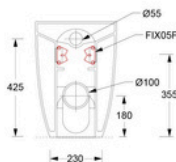

ACCESSORI / Accessories

COD.

MC2201E

MC2201ES

COD.

FIX05F

MCUT

TECHNICAL SHEET n°: 44

DESIGNER: MASSIMILIANO BRACONI

CODE: 32250101

SHEET FORMAT: A4

ISO

REVISION: 00

SCALE: 1:20

DATE: 19/12/2022

REGULATION: EN 14526 / EN 36 / Dop- 14528*

Pg. 1

Manufactured for ARKITEA